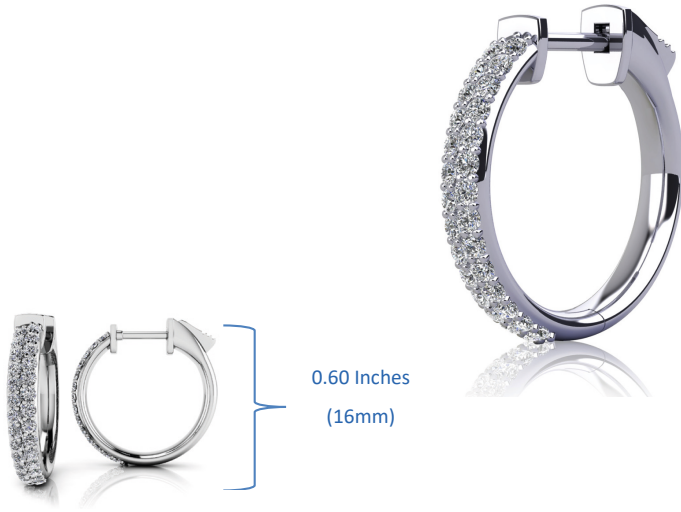

2-ROW PAVE - SE80-S Series

0.60 Inches
(16mm)

SE80-AS 1.0mm 80 Dia.x.005=.40 ct. 5.0 Gr. (1mm)
SE80-AS 1.4mm 56 Dia.x.013=.73 ct. 5.5 Gr. (1.4mm)

.90 Inches
(23.5mm)

SE80-BS 1.0mm 120 Dia.x.005=.60 ct. 6.0 Gr. (1mm)
SE80-BS 1.4mm 86 Dia.x.013=1.12 ct. 6.5 Gr. (1.4mm)

1.2 Inches
(30.5mm)

SE80-CS 1.0mm 160 Dia.x.005=.80 ct. 9.0 Gr. (1mm)
SE80-CS 1.4mm 114 Dia.x.013=1.48 ct. 11.5 Gr. (1.4mm)

1.5 Inches
(37.8mm)

SE80-DS 1.0mm 190 Dia.x.005=.95 ct. 12.0 Gr. (1mm)
SE80-DS 1.4mm 144 Dia.x.013=1.87 ct. 14.8 Gr. (1.4mm)

1.8 Inches
(45mm)

SE80-ES 1.0mm 234 Dia.x.005=1.17 ct. 18.0 Gr. (1mm)
SE80-ES 1.4mm 176 Dia.x.013=2.29 ct. 20.5 Gr. (1.4mm)

Push-Button Mechanism
 Extra secure and easy to use